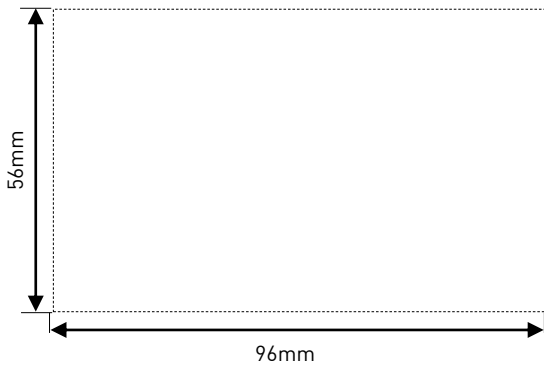

ARTEOR™ with NETATMO

Smart Home Starter Kit - Gateway, Wireless Master Switch, 1 Gang Smart Switch and Smart SGPO

CAT NO. **AWNSKITWE, AWNSKITMGN, AWNSKITALU, AWNSKITCHP**

- Complete kit to convert a standard electrical installation into a smart electrical installation: includes Gateway, Wireless Master switch, Smart light switch and Smart single powerpoint.
- 3 ways to control for better user convenience: standard press on the switch, via smart devices or voice control.
- Compatibility with all 3 voice assistants: Apple SIRI, Google Home and Amazon Alexa.
- Energy consumption display to keep track of energy consumption.
- Push notifications to stay informed of home status.
- Arteor range: elegant design and stylish 17 coverplates finishes available.
- Supplied complete with support frames, coverplates, paint covers, and Battery CR2032 as well as adhesives. (Wireless master switch only)
- Easy to install.
- User-friendly app.

Single product		
Cat No.	Barcode	Dimensions
AWNSKITWE	9321001488842	295 X 153 X 102mm
AWNSKITMGN	9321001488996	
AWNSKITALU	9321001489146	
AWNSKITCHP	9321001489290	

Outer box (QTY 5)		
Cat No.	Barcode	Dimensions
AWNSKITWE	9321001489443	500 X 333 X 262mm
AWNSKITMGN	9321001489597	
AWNSKITALU	9321001489740	
AWNSKITCHP	9321001489894	

Glass and tile cut-out dimensions:

SGPO and Gateway