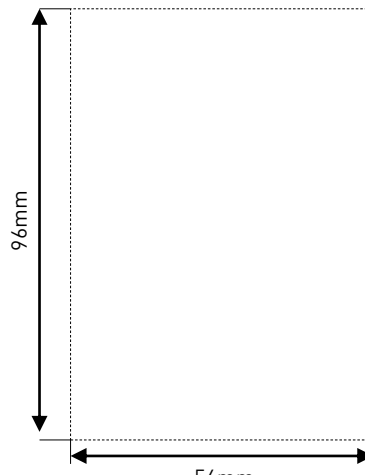

Light switch

Legrand - Australia
1300 369 777
www.legrand.com.au
ABN 31 000 102 661

Legrand - New Zealand
0800 476 009
www.legrand.co.nz

Refer to your group buying office, Legrand Sales Representative or Legrand Sales Office for pricing.

Please note: specifications are subject to change without prior notice.