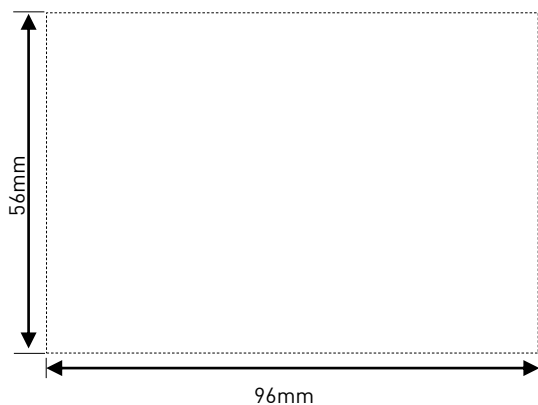

ARTEOR™ with NETATMO

Smart Switch Horizontal – 1 Gang

CAT NO. **AWNHSW1WE, AWNHSW1MGN, AWNHSW1ALU, AWNHSW1CHP**

- Smart light switch to expand an Arteor with Netatmo installation. (requires installation of Starter kit or Basic kit)
- 3 ways to control for better user convenience: standard press on the switch, via smart devices or voice control.
- Compatibility with all 3 voice assistants: Apple SIRI, Google Home and Amazon Alexa.
- Energy consumption display to keep track of energy consumption.
- Push notifications to stay informed of home status.
- Arteor range: elegant design and stylish 17 coverplates finishes available.
- Supplied complete with support frames, coverplates, paint covers, and load stabilising capacitor.
- Easy to install.
- User-friendly app.

Single product		
Cat No.	Barcode	Dimensions
AWNHSW1WE	9321001488729	160 X 130 X 90mm
AWNHSW1MGN	9321001488873	
AWNHSW1ALU	9321001489023	
AWNHSW1CHP	9321001489177	

Outer box (QTY 10)		
Cat No.	Barcode	Dimensions
AWNHSW1WE	9321001489320	368 X 185 X 391mm
AWNHSW1MGN	9321001489474	
AWNHSW1ALU	9321001489627	
AWNHSW1CHP	9321001489771	

Glass and tile cut-out dimensions:

Legrand - Australia
1300 369 777
www.legrand.com.au
ABN 31 000 102 661

Legrand – New Zealand
0800 476 009
www.legrand.co.nz

Refer to your group buying office, Legrand Sales Representative or Legrand Sales Office for pricing.

Please note: specifications are subject to change without prior notice.