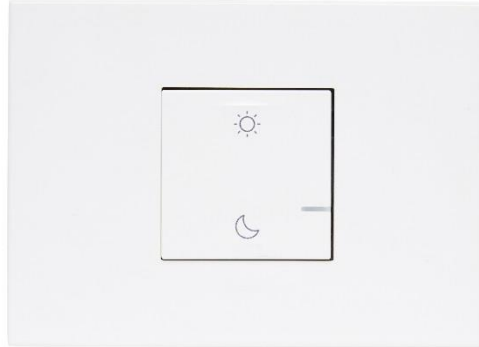

Data Sheet

ARTEOR™ with NETATMO

Wireless Night/Day Scenario Switch Horizontal -1 Gang

CAT NO. **AWNWDWE, AWWNDMGN, AWWNDALU, AWWNDCHP**

Cat No.	AWNWDWE	AWWNDMGN	AWWNDALU	AWWNDCHP
Colour	White (WE)	Magnesium (MGN)	Aluminium (ALU)	Champagne (CHP)
Description	Wireless Master Night/Day Scenario Switch Horizontal 1 Gang, 2 Module			
Battery	CR2032 3V d.c.			
No. of Module	2 Module			
No. of Gang	1 Gang			
Wired/Wireless	Wireless			
IP Rating	IP2X			
Product dimensions (W X H X D)	128 X 92 X 7mm			
Wireless connectivity	Zigbee 2.4Ghz to 2.4835Ghz			
Compliance	AS/NZS 60669.2.1, AS/NZS 4268, ETSI EN 300 328			

ARTEOR™ with NETATMO

Wireless Night/Day Scenario Switch Horizontal -1 Gang

CAT NO. **AWNWNDWE, AWNWNDMGN, AWNWNDALU, AWNWNDCHP**

- Night/Day wireless switch to expand an Arteor with Netatmo installation. (requires installation of Starter kit or Basic kit)
- Can control Arteor with Netatmo smart light switches, dimmers, micromodules, powerpoints or shutter/blinds switches.
- Enable to create scenarios and automate a home within seconds.
- Compatibility with all 3 voice assistants: Apple SIRI, Google Home and Amazon Alexa.
- Arteor range: elegant design and stylish 17 coverplate finishes available.
- Supplied complete with support frame, coverplate, Battery CR2032 and adhesives to stick to walls.