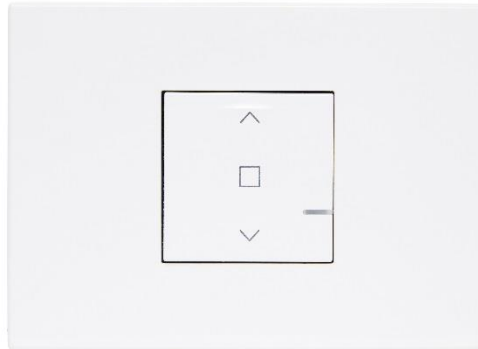

Data Sheet

ARTEOR™ with NETATMO

Wireless Shutter/Blind Switch - 1 Gang

CAT NO. **AWNWBLIWE, AWWWBLIMGN, AWWWBLIALU, AWWWBLICHP**

Cat No.	AWNWBLIWE	AWNWBLIMGN	AWNWBLIALU	AWNWBLICHP
Colour	White (WE)	Magnesium (MGN)	Aluminium (ALU)	Champagne (CHP)
Description	Wireless Shutter/Blind Switch 1 Gang, 2 Module			
Battery	CR2032 3V d.c.			
No. of Module	2 Module			
No. of Gang	1 Gang			
Wired/Wireless	Wireless			
IP Rating	IP2X			
Product dimensions (W X H X D)	128 X 92 X 7mm			
Wireless connectivity	Zigbee 2.4Ghz to 2.4835Ghz			
Compliance	AS/NZS 60669.2.1, AS/NZS 4268, ETSI EN 300 328			

ARTEOR™ with NETATMO

Wireless Shutter/Blind Switch - 1 Gang

CAT NO. **AWNWBLIWE, AWNWBLIMGN, AWNWBLIALU, AWNWBLICHP**

- Wireless Smart shutter/blinds switch to expand an Arteor with Netatmo installation. (requires installation of Starter kit or Basic kit)
- Supplied complete with support frame, coverplate, Battery CR2032 and adhesives to stick to walls.
- Push notifications to stay informed of home status.
- Arteor range: elegant design and stylish 17 coverplates finishes available.
- User-friendly app.

Single product		
Cat No.	Barcode	Dimensions
AWNWBLIWE	9321001488811	160 X 130 X 90mm
AWNWBLIMGN	9321001488965	
AWNWBLIALU	9321001489115	
AWNWBLICHP	9321001489269	

Outer box (QTY 10)		
Cat No.	Barcode	Dimensions
AWNWBLIWE	9321001489412	368 X 185 X 391mm
AWNWBLIMGN	9321001489566	
AWNWBLIALU	9321001489719	
AWNWBLICHP	9321001489863	