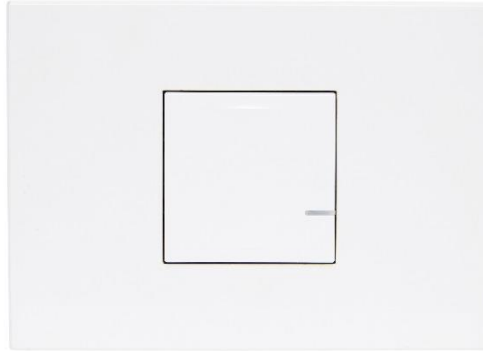

# Data Sheet

ARTEOR™ with NETATMO

Wireless Switch - 1 Gang

CAT NO. **AWNWSW1WE, AWNWSW1MGN, AWNWSW1ALU, AWNWSW1CHP**

Cat No.	<b>AWNWSW1WE</b>	<b>AWNWSW1MGN</b>	<b>AWNWSW1ALU</b>	<b>AWNWSW1CHP</b>
<b>Colour</b>	White (WE)	Magnesium (MGN)	Aluminium (ALU)	Champagne (CHP)
<b>Description</b>	Wireless Switch Horizontal 1 Gang, 2 Module			
<b>Battery</b>	CR2032 3V d.c.			
<b>No. of Module</b>	2 Module			
<b>No. of Gang</b>	1 Gang			
<b>Wired/Wireless</b>	Wireless			
<b>IP Rating</b>	IP2X			
<b>Product dimensions (W X H X D)</b>	128 X 92 X 7mm			
<b>Wireless Connectivity</b>	Zigbee 2.4Ghz to 2.4835Ghz			
<b>Compliance</b>	AS/NZS 60669.2.1, AS/NZS 4268, ETSI EN 300 328			

## Wireless Switch - 1 Gang

CAT NO. . **AWNWSW1WE, AWNWSW1MGN, AWNWSW1ALU, AWNWSW1CHP**

- Wireless switch to expand an Arteur with Netatmo installation. (requires installation of Starter kit or Basic kit)
- Enable multi-way switching and remote control of Arteur with Netatmo smart light switches, dimmers, micromodules or powerpoints.
- Can control up to 20 Arteur with Netatmo wired products.
- Arteur range: elegant design and stylish 17 coverplate finishes available.
- Supplied complete with support frame, coverplate, Battery CR2032 and adhesives to stick to walls.