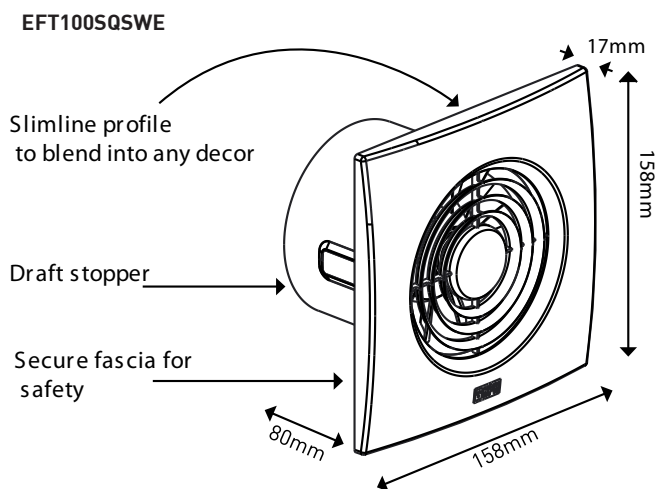

Wall Exhaust Fan with Timer –100/150mm

CAT NO. EFT100SQSWE, EFT150SQSWE

A brand of **legrand**

- Ideal for bathroom, kitchens and laundries.
- Integrated timer allows the exhaust fan to keep eliminating steam and odour up to 29 minutes after you switch the fan off and leave the room.
- Featuring an Axial flow fan which easily moves large volumes of air.
- Fitted with higher quality motor for long lifespan, greater resistance to higher temperature and quieter operation.
- Performance is higher when non-ducted.
- Wall mounting accessories included.
- Refer to instruction sheet for details.