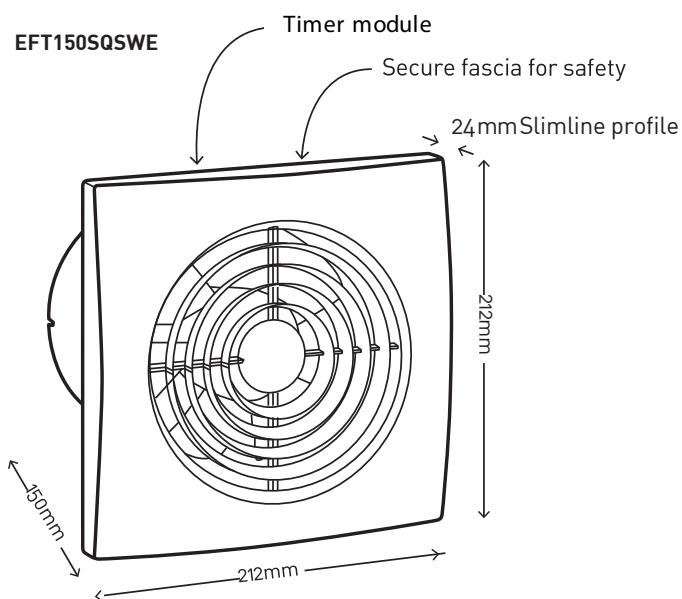

## Wall Exhaust Fan with Timer –100/150mm

CAT NO. EFT100SQSWE, EFT150SQSWE

A brand of **legrand**

EFT100SQSWE, EFT150SQSWE

Cat. No.	EFT100SQSWE	EFT150SQSWE
Description	Square Wall Exhaust Fan with Timer, 100mm and 150mm	
Colour	White	
Supply Voltage	230 - 240V a.c ~ 50 Hz	
Power Rating	14W	24W
Air Extraction (Airflow depends on installation conditions)	105m <sup>3</sup> /h max	267m <sup>3</sup> /h max
Class of protection	Class II	
Fascia Size	158 x 158mm	212 x 212mm
Projection into wall	80mm (120mm with draft stopper)	150mm
Hole cut-out size	110mm	160mm
Time Adjustment	Up to 29min	
IP Rating	IP24	
Decibel rating (Tested in accordance with AS 1217.5)	30 dBA at 3m	42 dBA at 3m
Warranty	3 Year	

# Wall Exhaust Fan with Timer –100/150mm

CAT NO. EFT100SQSWE, EFT150SQSWE

A brand of **legrand**

- Ideal for bathroom, kitchens and laundries.
- Integrated timer allows the exhaust fan to keep eliminating steam and odour up to 29 minutes after you switch the fan off and leave the room.
- Featuring an Axial flow fan which easily moves large volumes of air.
- Fitted with higher quality motor for long lifespan, greater resistance to higher temperature and quieter operation.
- Performance is higher when non-ducted.
- Wall mounting accessories included.
- Refer to instruction sheet for details.

Single Unit		
Cat No.	Barcode	Dimension (mm)
EFT100SQSWE	9321001488477	162 X 96 X 163
EFT150SQSWE	9321001488484	226 X 167 X 226

Outer Box (QTY 4)			
Cat No.	Barcode	Dimension (mm)	Weight
EFT100SQSWE	9321001488552	340 X 208 X 180	2.4kg
EFT150SQSWE	9321001488569	470 X 350 X 245	6 kg