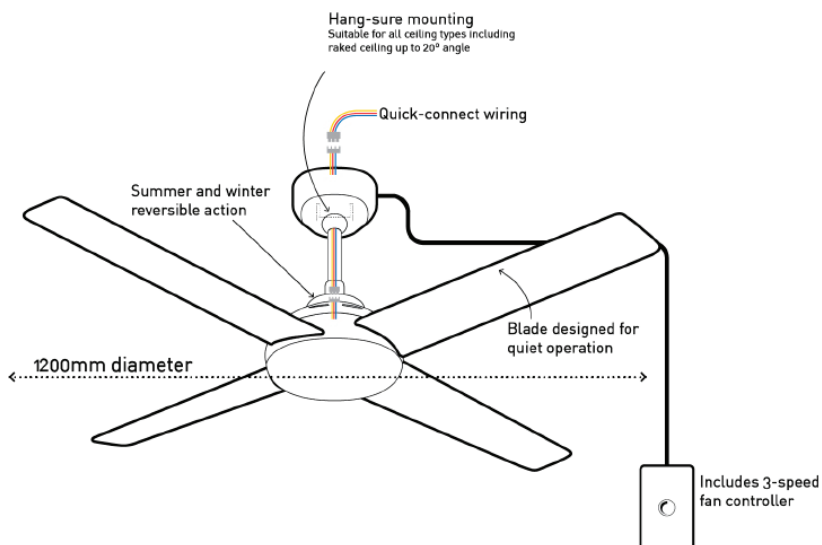

Datasheet

Inspire Sweep Fan - 1200mm

CAT. NO. RCF12H4WE, RCF12H4BL, RCF12H4BS

A brand of **legrand**

RCF12H4WE

RCF12H4BL

RCF12H4BS

Cat. No.	RCF12H4WE	RCF12H4BL	RCF12H4BS
Description	Inspire Residential Sweep Fan, 4-blade, 1200mm, Hang-sure, White	Inspire Residential Sweep Fan, 4-blade, 1200mm, Hang-sure, Black	Inspire Residential Sweep Fan, 4-blade, 1200mm, Hang-sure, Brushed Silver
Colour	White	Black	Brushed Silver
Nominal Input Voltage	230 - 240 V a.c 50Hz		
Airflow	9830m ³ /h (Max)		
Motor Rating	50W		
Mounting	Hang-sure		
Warranty	3 Years		

Inspire Sweep Fan - 1200mm

CAT. NO. RCF12H4WE, RCF12H4BL, RCF12H4BS

A brand of **legrand**

- Indoor use only.
- 50W powerful motor.
- Quick connect wiring.
- Includes 3-speed fan controller.
- Summer and Winter reversible option.
- Heavy-duty sealed bearings.
- Corrosion resistant timber blades.
- Tough easy-to-clean powder coated finish.
- 3 Years Warranty.