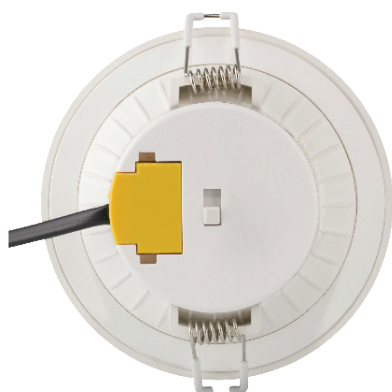

Datasheet

Tri-Colour LED Downlight - FLUSH FACE

CAT. NO. LDL90TRIWE, LDL90TRIPS

A brand of **legrand**

LDL90TRIWE

LDL90TRIPS

Cat. No.	LDL90TRIWE	LDL90TRIPS
Fascia Colour	White	Polished silver
Nominal Supply Voltage	230 - 240V a.c. 50Hz	
Input Power	7W	
Power Factor	0.95	
Colour Rendering Index (CRI)	80+	
Beam Angle	105°	
Ambient test Temperature	ta: 25°C	
Dimmable	Yes (with trailing edge dimmer only)	
Ceiling Cut out size	Ø90mm	
Fascia Size	Ø113mm	
Depth into Ceiling	61mm	
Insulation Rating	IC-4 and IC-F	
IP Rating	IP44 (Front face when installed as per instructions)	
Length of Power Cord	1m	
Product Marking		

Tri-Colour LED Downlight - FLUSH FACE

CAT. NO. LDL90TRIWE, LDL90TRIPS

A brand of **legrand**

Single Product	
Cat. No.	Single Barcode
LDL90TRIWE	9321001497288
LDL90TRIPS	9321001497301

Outer Box (20)	
Cat. No.	Single Barcode
LDL90TRIWE	9321001497295
LDL90TRIPS	9321001497318

FEATURES:

- Light Colour Selector lets you easily switch between Warm (3,000K), Cool (4,000K) and Natural (5,000K) light temperature.
- Integrated dimmable driver compatible with trailing edge dimmers.
- Fitted with 1m flex and plug.
- Suitable for outdoor undercover areas. (IP44 rating)
- Screw-less terminal cover for easy, hard-wired connection.
- High quality flame retardant plastic construction.
- IC-F and IC-4 insulation rating. This downlight can be fully covered and abutted by insulation material.
- Up to 35,000hrs lifespan.
- 2,500V electrical surge protection.
- Flush Fascia that easily integrates with ceiling.